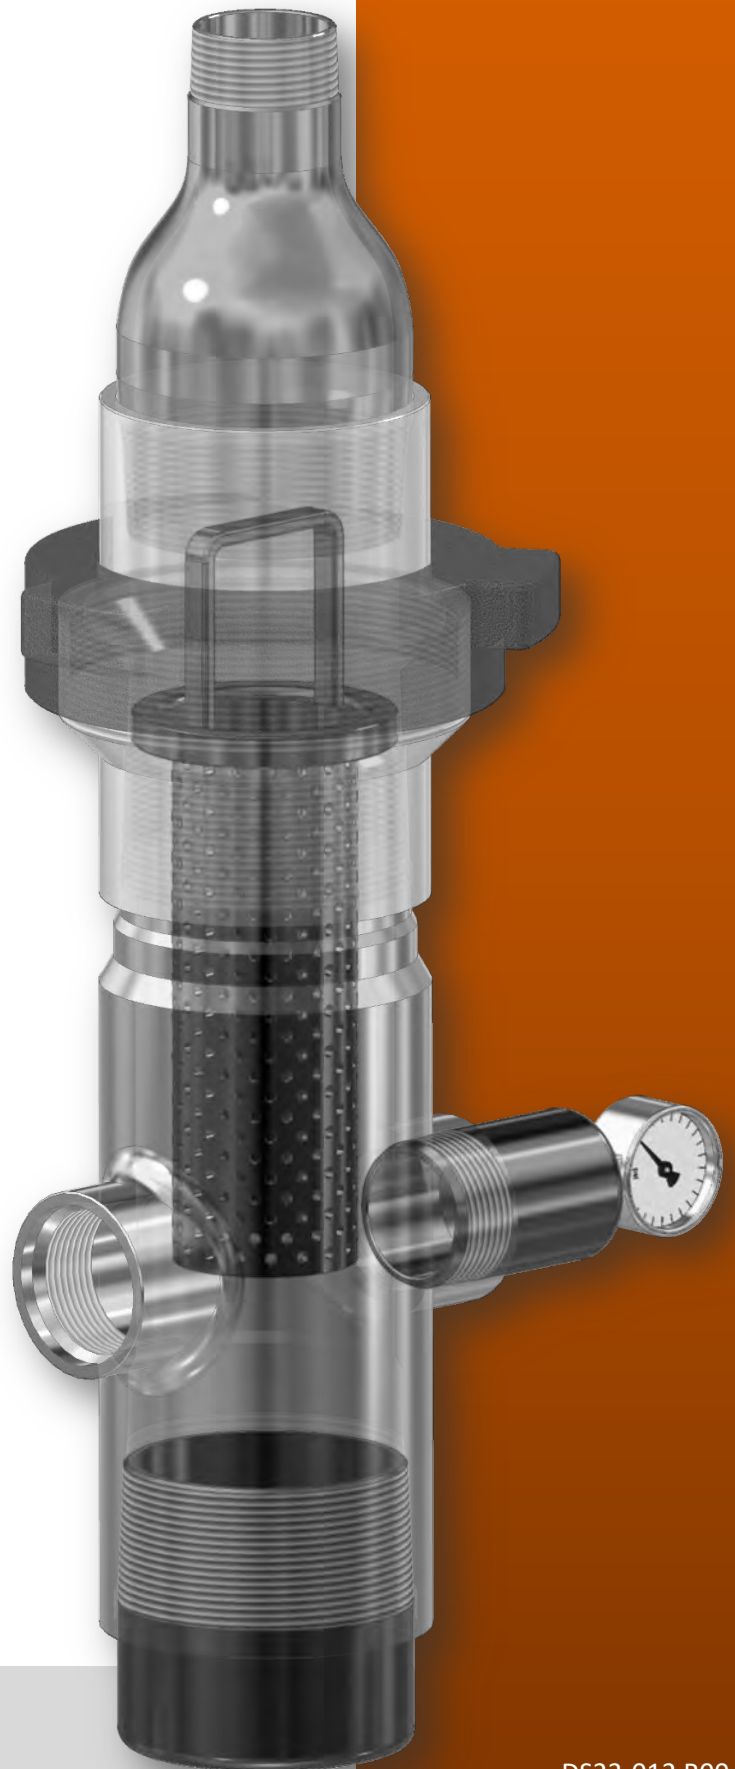

Triaxis EZ Clean Screen Sub

Triaxis EZ Clean screen sub is placed in the wellhead flow line to catch debris which would create plug off issues to flowmeters and gages.

- Large removable stainless-steel screen
- Large Screen Body
- 2" NPT in and out
- Hammer union for easy clean out
- Pressure gage on the outlet side
- Can be configured to match flow line
- Ideal for screw pumps